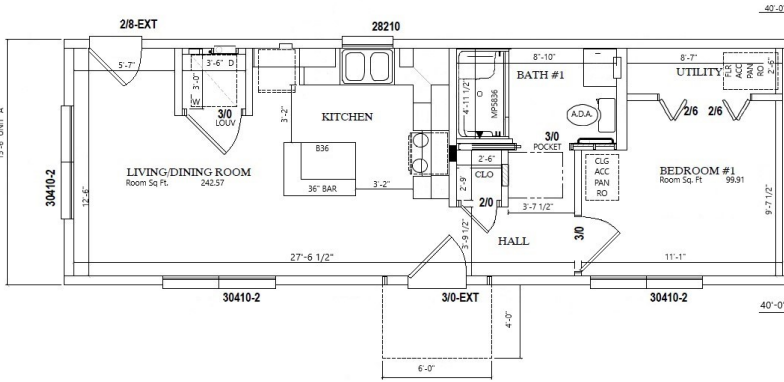

## ADU— ACCESSORY DWELLING UNIT 13'-6" X 40'

For Pricing , See Reverse Side

\*Steps, Decks and/or Porches are Optional

**Winsor Homes, LLC**

429 Daniel Webster Hwy., Meredith, NH 03253

(603) 279-6548 [www.winsorhomes.com](http://www.winsorhomes.com) Email: [info@winsorhomes.com](mailto:info@winsorhomes.com)

## ADU 13'-6" x 40'

Rear  
Elevation