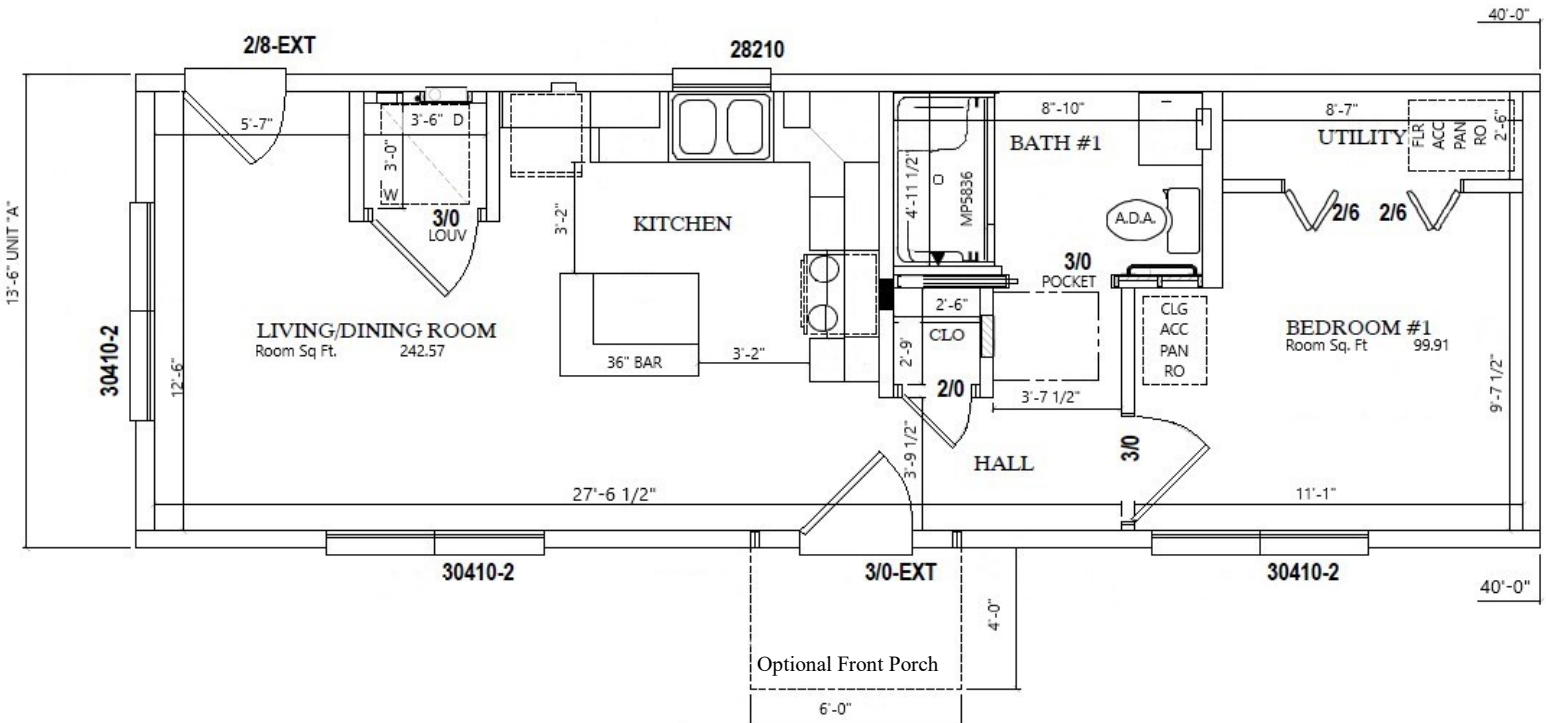

## ADU— ACCESSORY DWELLING UNIT 13'-6" X 40'

For Pricing , See Reverse Side

\*Steps, Decks and/or Porches are Optional

**Winsor Homes, LLC**

429 Daniel Webster Hwy., Meredith, NH 03253

(603) 279-6548 [www.winsorhomes.com](http://www.winsorhomes.com) Email: [info@winsorhomes.com](mailto:info@winsorhomes.com)

## ADU 13'-6" x 40'

Rear  
Elevation